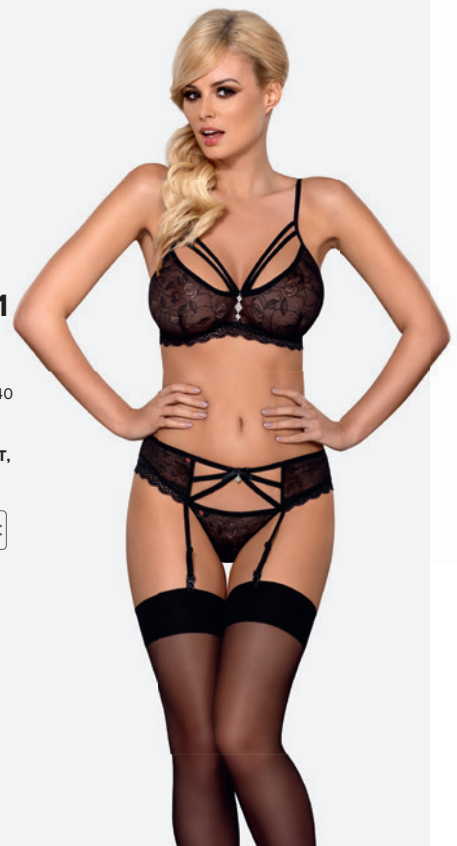

818-SEG-1

SEXY LINE

S/M 4633 L/XL 4640

PRODUCT INCLUDES
BRA, GARTER BELT, THONG