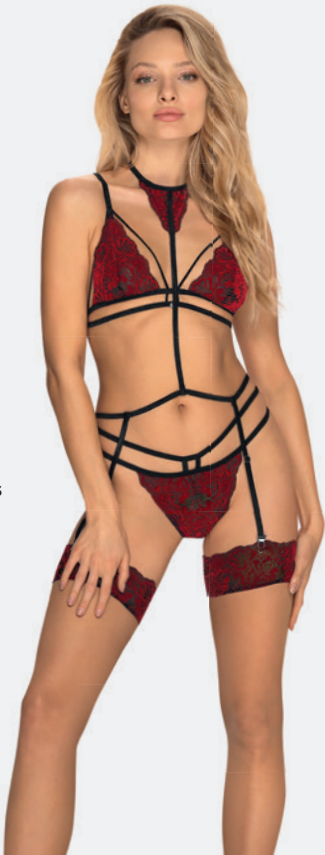

S/M 3000 L/XL 3017

PRODUCT INCLUDES
BRA, GARTER BELT, THONG

SUGESTINA

SET

SEXY LINE

S/M 4303 L/XL 4310

PRODUCT INCLUDES
BRA, GARTER BELT
WITH CHOKER, PANTIES

WONDERIA