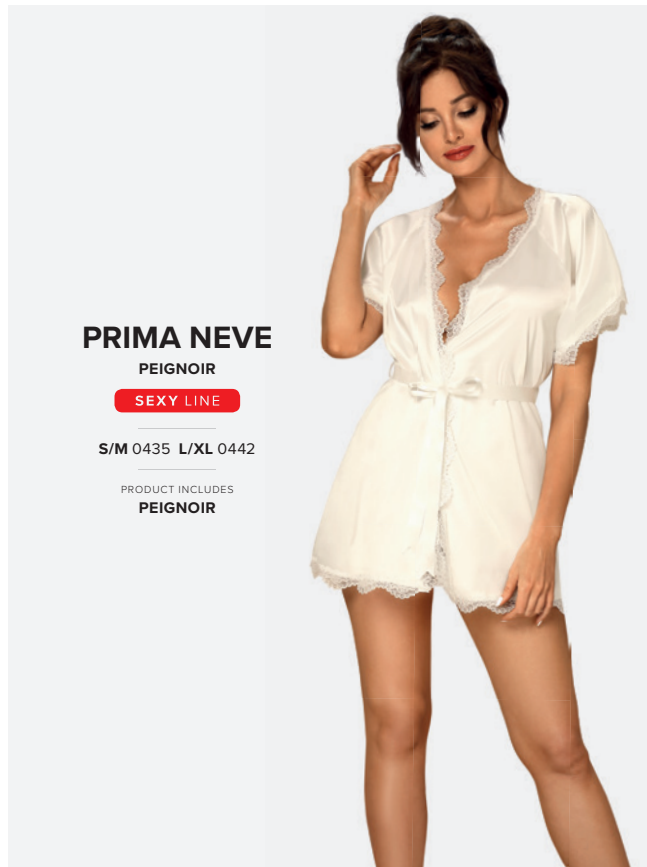

PRODUCT INCLUDES
PEIGNOIR, LACE BELT,
CHOKER

MIAMOR

ROBE BLACK

SEXY LINE

S/M 9745 L/XL 9752

PRODUCT INCLUDES
ROBE & THONG

PRIMA NEVE

PEIGNOIR