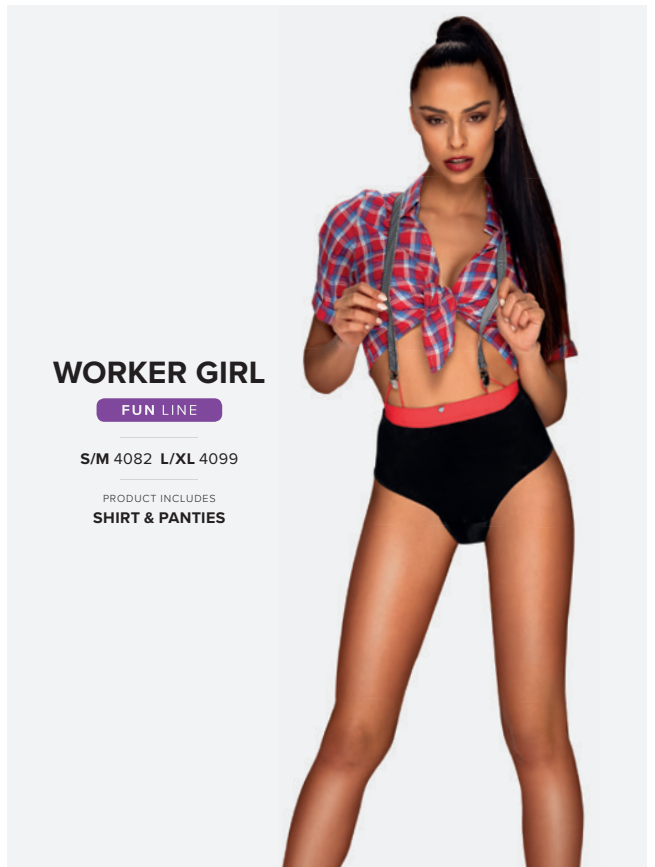

WORKER GIRL

FUN LINE

S/M 4082 L/XL 4099

PRODUCT INCLUDES
SHIRT & PANTIES