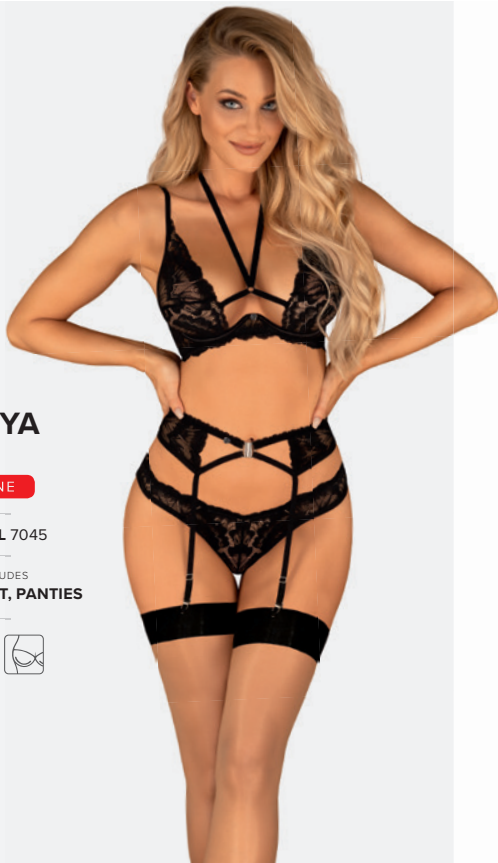

SEXY LINE

S/M 6842 L/XL 6859

PRODUCT INCLUDES
BRA, GARTER BELT,
THONG

ALESSYA

SET

SEXY LINE

XS/S 7021 M/L 7045

PRODUCT INCLUDES
BRA, GARTER BELT, PANTIES