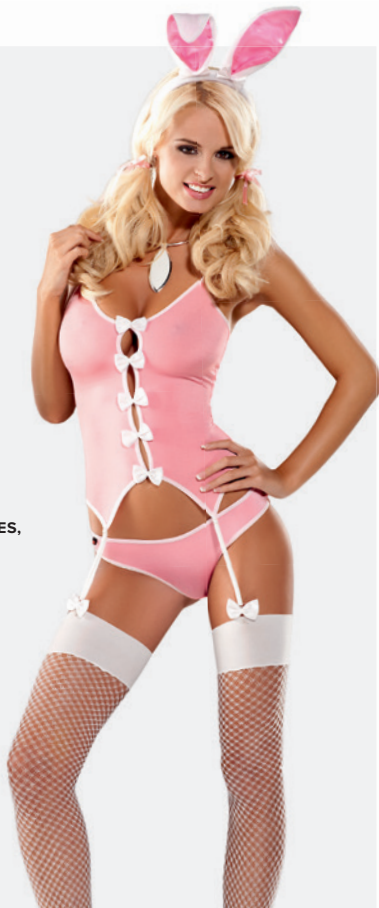

FUN LINE

S/M 7732 L/XL 7749

PRODUCT INCLUDES
TOP, SKIRT WITH BRACES,
THONG, TIE

BUNNY
COSTUME

FUN LINE

S/M 7008 L/XL 7015

PRODUCT INCLUDES
TEDDY, EARS, CHOKER,
SUSPENDERS, STOCKINGS

BUNNY
SUIT PINK