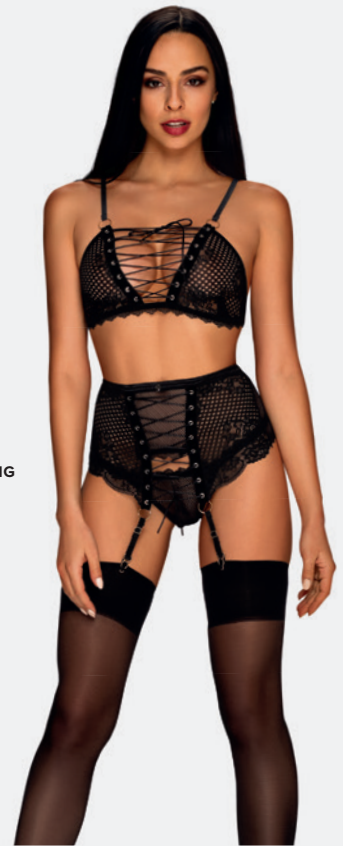

BRA, GARTER BELT, BOTTOM

SPICY LINE

The following section presents spicy items from this category.

BASITTA SET

SPICY LINE

S/M 3764 L/XL 3771

PRODUCT INCLUDES
BRA, GARTER BELT, THONG