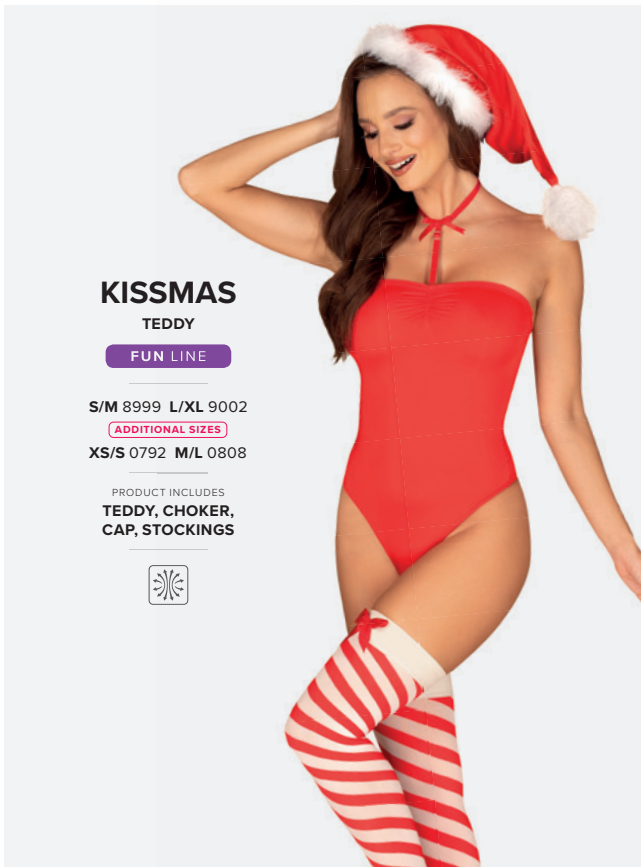

KISSMAS

TEDDY

FUN LINE

S/M 8999 L/XL 9002

ADDITIONAL SIZES

XS/S 0792 M/L 0808

PRODUCT INCLUDES
TEDDY, CHOKER,
CAP, STOCKINGS