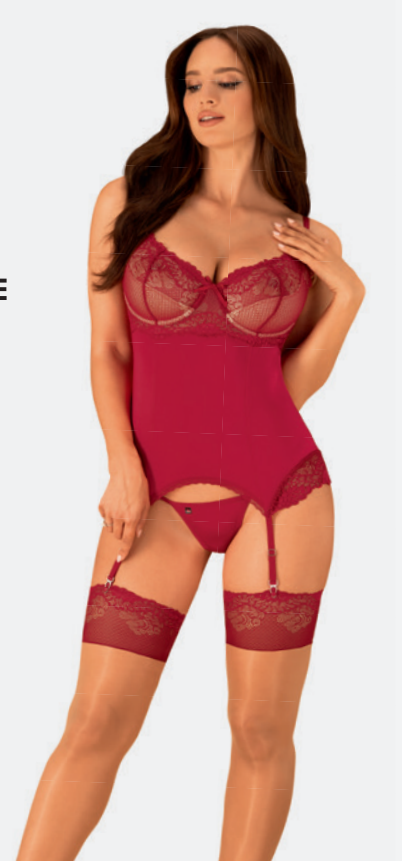

ROSALYNE CORSET

SEXY LINE

S/M 4168

PRODUCT INCLUDES
CORSET & THONG