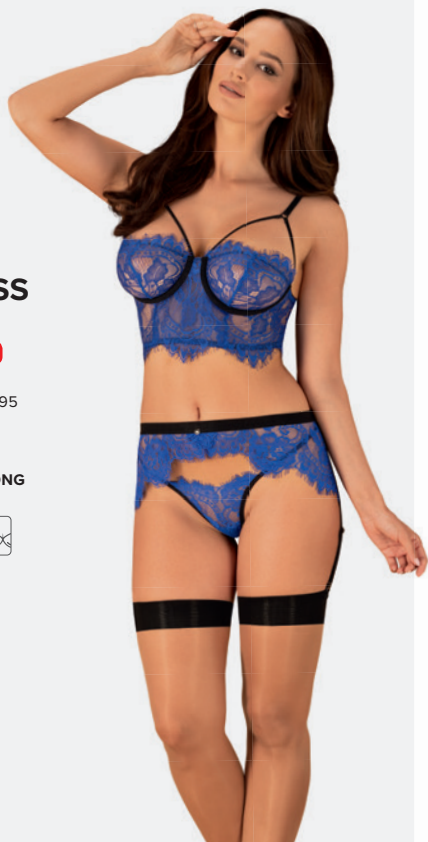

COBALTESS

SET

SEXY LINE

S/M 4488 L/XL 4495

PRODUCT INCLUDES
HALF-CORSET,
GARTER BELT, THONG