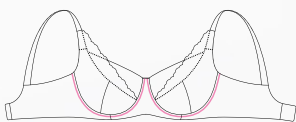

Konstrukcja / Construction
K813 NOELLE

BIUSTONOSZ MIĘKKI